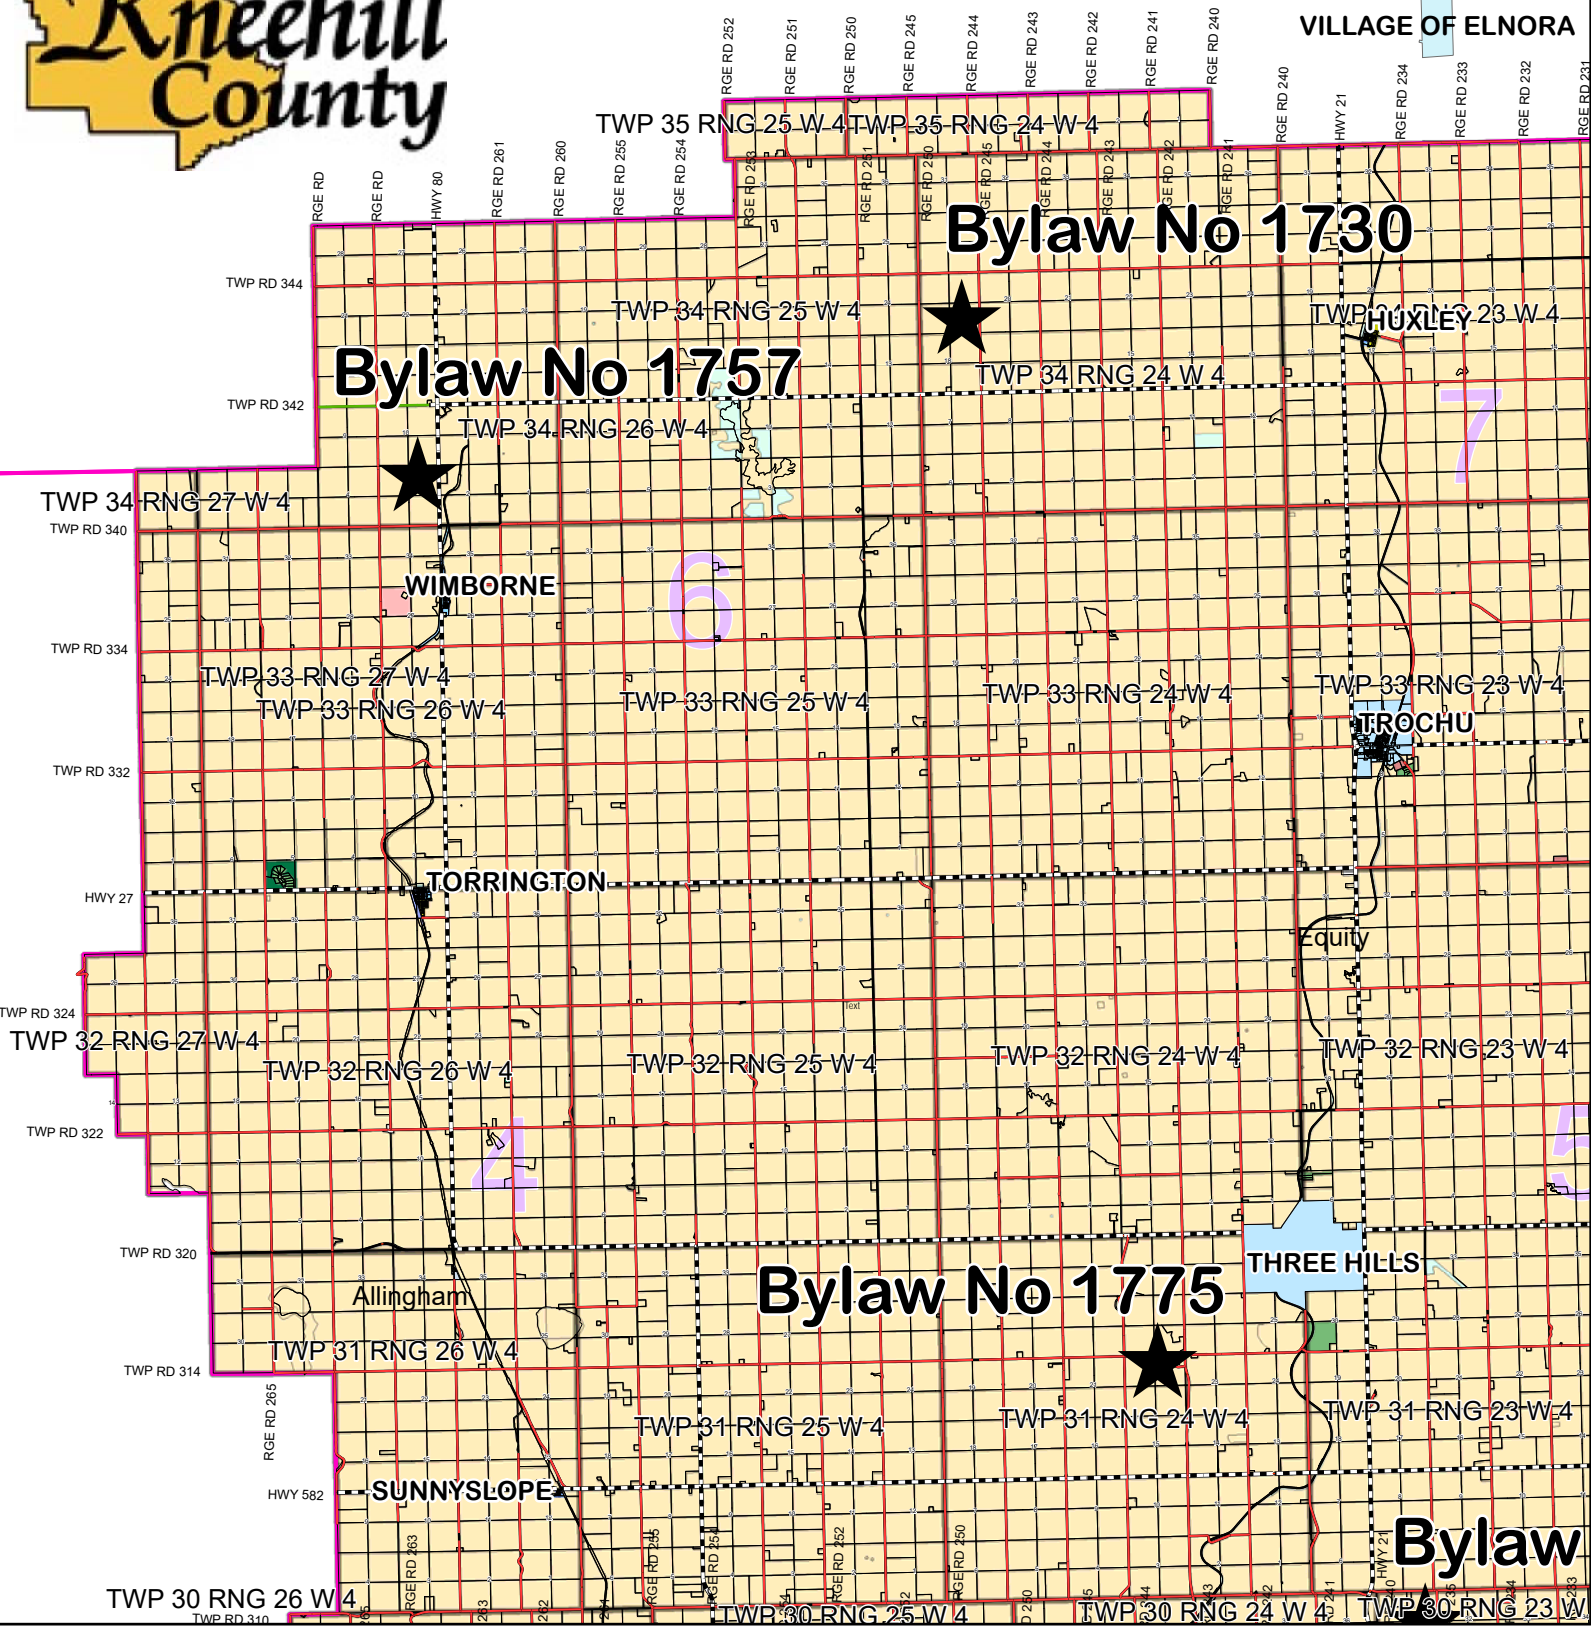

VILLAGE OF ELNORA

Legend

- <all other values>
- Country Residential
- Hamlet Commercial District
- Hamlet Residential
- Manufactured Home District
- Agricultural District
- Direct Control District
- Hamlet General District
- Industrial
- Mixed Use
- Ag Business
- Ex Hamlet
- Hamlet Industrial
- Local Rural Commercial
- Recreation District

1:203,000